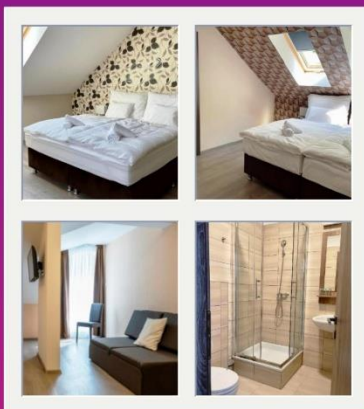

MAJORETTE SPORT WORLD FEDERATION

SEMINAR FOR INTERNATIONAL COACHES

BUDAPEST-HU/13.-15.03.2026.

ACCOMODATION

HOTEL AIRPORT EPRESPARK BUDAPEST

www.eprespark.hu

- BREAKFAST /11.80 EUR-person
- LUNCH /PLATE SERVICE-1 soup, 1 main course,1 dessert / 21.28 EUR-peron

HOTEL

[Hotel link](#)

ROOMS

Deluxe room, €80
(standard room for 2 people)

Superior+ room, €91
(large room for 2 people)

Superior room, €89/room
(standard room for 2 people)

Standard room, 68 EUR/room
(small room for 1-2 people)

Deluxe Grande room, 91 EUR
(large room for 4 people)